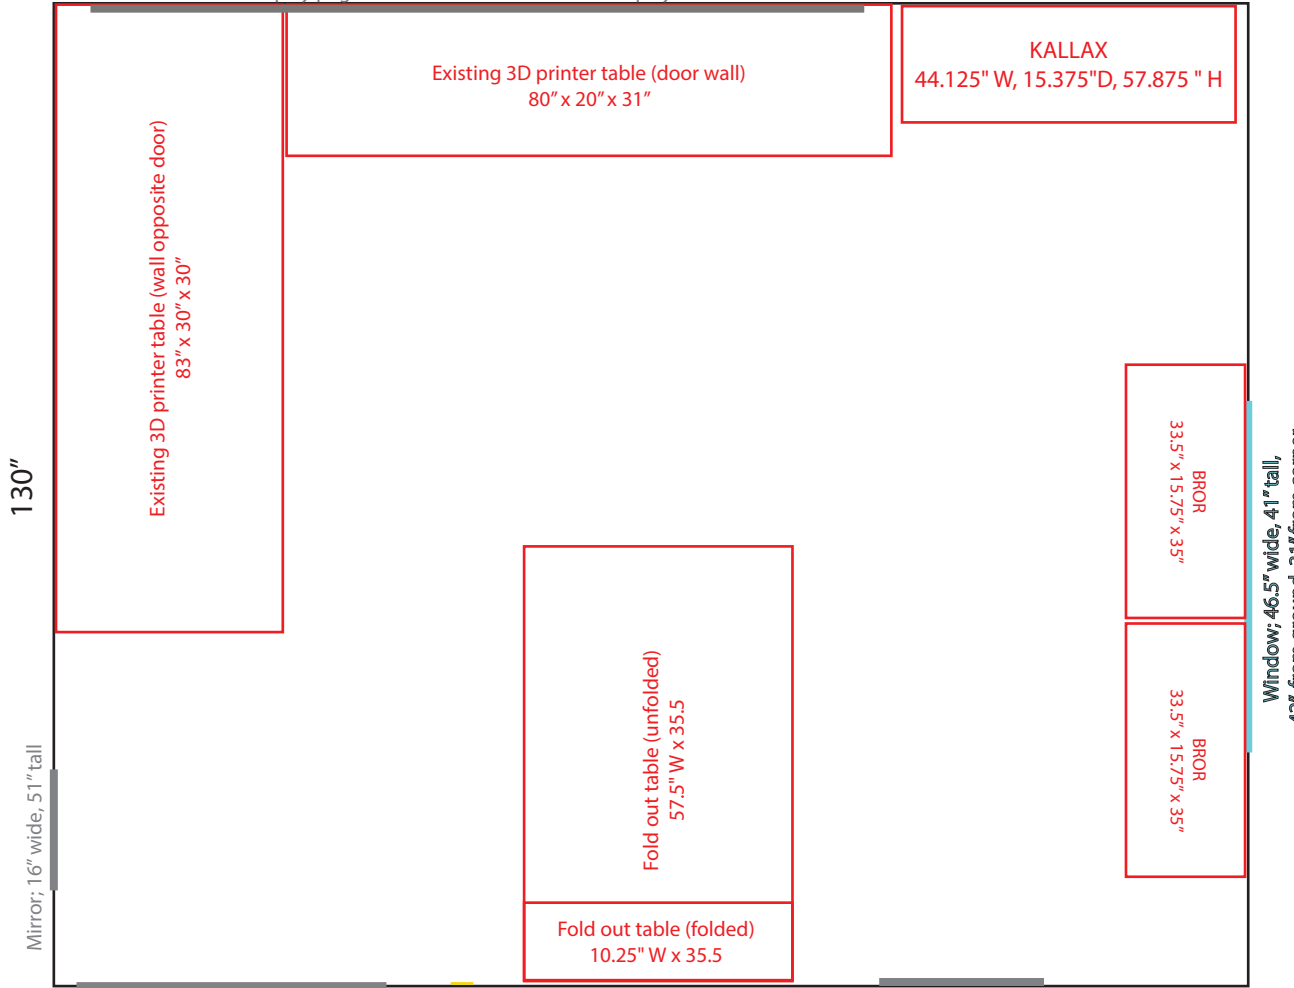

1mm = 1in

↑ = orientation

158"

Display peg/wire mesh board ala Kamui Cosplay

130"

Mirror; 16" wide, 51" tall

Door; 41" wide, 83" tall, 3" from corner
Lightswitch; 3" wide, 5" tall, 8.5" from door, 44" off of ground

TV; 21.8" wide, 13.3" tall

95" High

Side View: Wall Composition

95"

58" tall

37" tall

3" tall

30" tall

4" tall

4" tall

0"