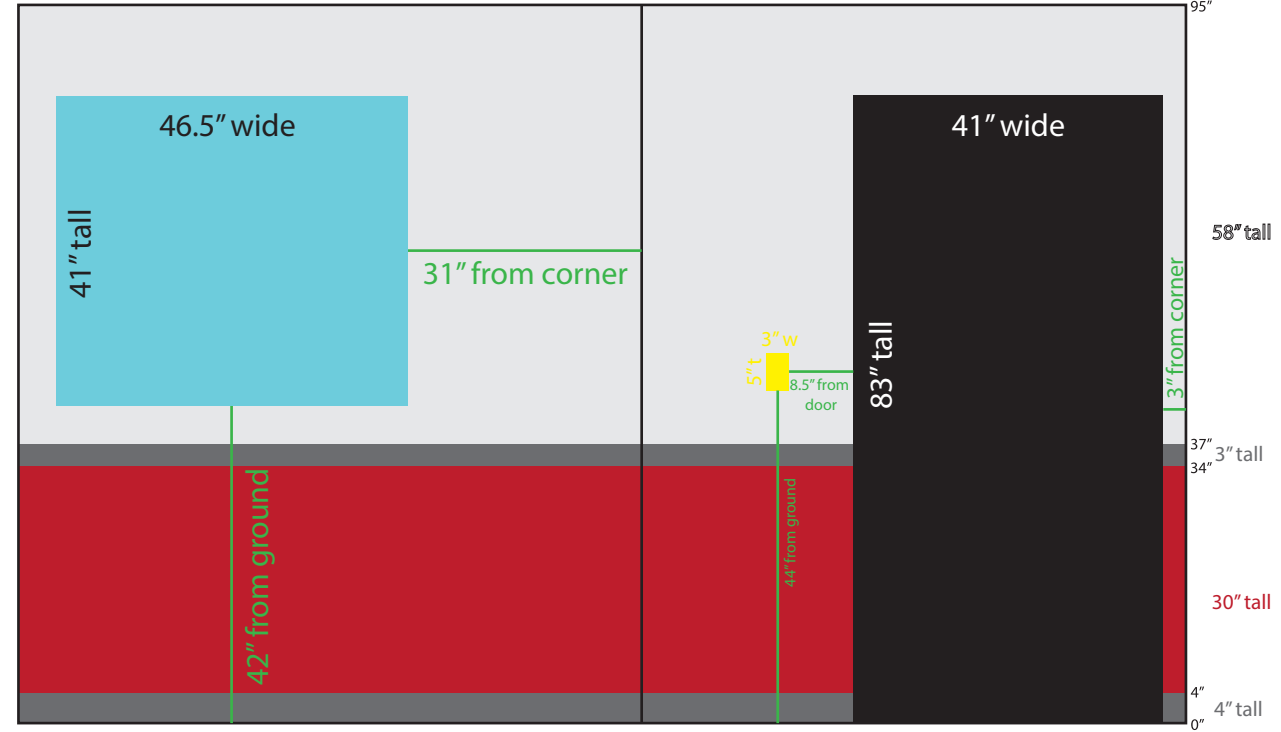

1mm = 1in

↑ = orientation

158"

Display peg/wire mesh board ala Kamui Cosplay

130"

Mirror; 16" wide, 51" tall

Door; 41" wide, 83" tall, 3" from corner
Lightswitch; 3" wide, 5" tall, 8.5" from door, 44" off of ground

TV; 21.8" wide, 13.3" tall

95" High

Side View: Wall Composition

95"

58" tall

37" tall

3" tall

30" tall

4" tall

4" tall

0"