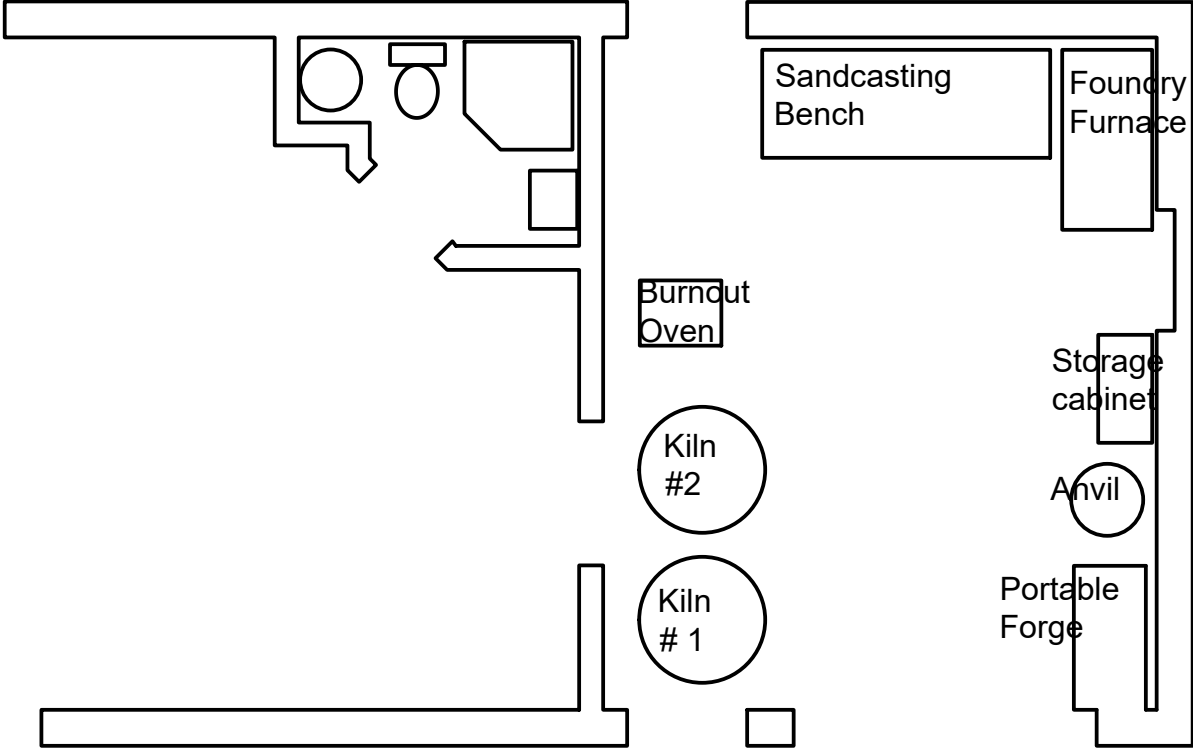

Purcellville Lower Building
Proposed Layout 10/25/17

Frame Shop

HOT Shop

Ceramics, Pottery, Sewing,
Arts & Crafts Studio

	PROJECT Dave's Files			
	TITLE Purcellville Lower Layout			
APPROVED	SIZE	CODE	DWG NO	REV
CHECKED	B			
DRAWN	David Painter	10/25/2017	SCALE 3/16" = 1'-0"	WEIGHT
			SHEET 1/1	