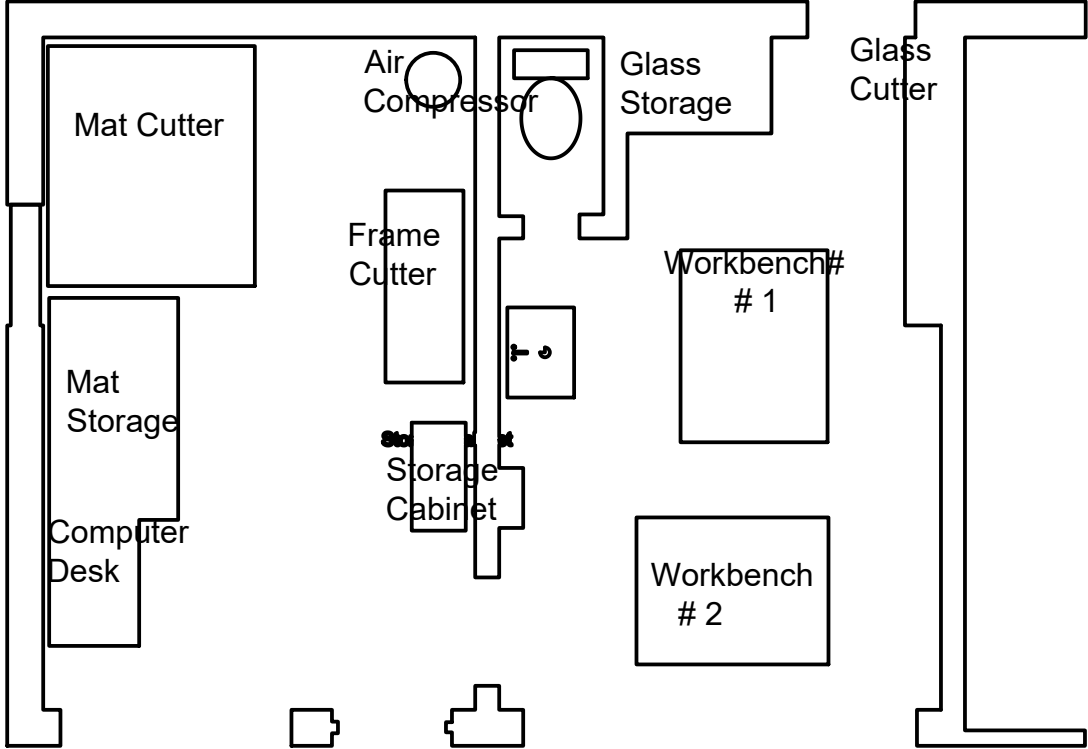

Purcellville Lower Building
Proposed Layout 10/25/17

Frame Shop

HOT Shop

Ceramics, Pottery, Sewing,
Arts & Crafts Studio

	PROJECT Dave's Files			
	TITLE Purcellville Lower Layout			
APPROVED	SIZE	CODE	DWG NO	REV
CHECKED	B			
DRAWN	David Painter	10/25/2017	SCALE 3/16" = 1'-0"	WEIGHT
			SHEET 1/1	